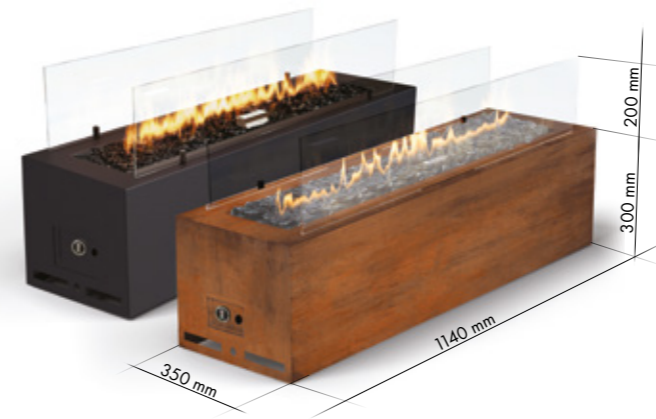

GALIO

GAS OUTDOOR FIRES

GALIO INSERT MANUAL

FEATURES

- LPG/NG fueled
- Manual control
- Thermocouple
- Smooth flame height regulation
- Easy to install

MANUAL CONTROL

GALIO CORTEN/GALIO BLACK MANUAL

FEATURES

- LPG/NG fueled
- Manual control
- Thermocouple
- Smooth flame height regulation
- Freestanding

MANUAL CONTROL

OPTIONAL ACCESSORIES

	GALIO BLACK AUTOMATIC / GALIO CORTEN AUTOMATIC	GALIO BLACK MANUAL / GALIO CORTEN MANUAL
	(NG) max. 9.4 kW (LPG) max. 11.8 kW	(NG) max. 13.6 kW (LPG) max. 11.8 kW
	(NG) max. 1.0 m³/h (LPG) max. 0.93 kg/h	(NG) max. 1.22 m³/h (LPG) max. 0.93 kg/h
	(NG) 20 mbar (LPG) 37 mbar	(NG) 20 mbar (LPG) 37 mbar
	31.0 kg	31.0 kg

Galio Corten
Outdoor Gas Fireplace

Galio Black
Outdoor Gas Fireplace

GALIO FIRE PIT

GAS OUTDOOR FIRES

GALIO FIRE PIT INSERT AUTOMATIC

FEATURES

- LPG/NG fueled
- Remote control
- SHS compatible
- Thermocouple
- Smooth flame height regulation
- Decorated with black diamond stones
- Easy to install