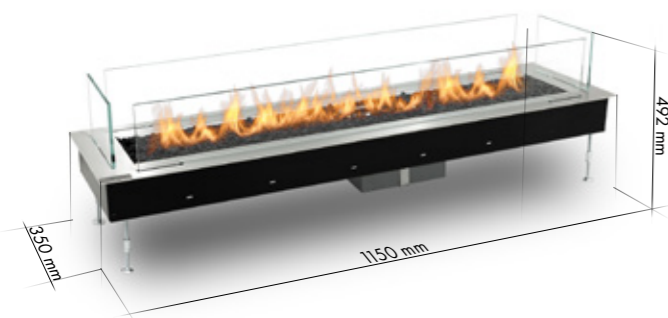

FEATURES

- LPG/NG fueled
- Remote control
- Smart home compatible
- Thermocouple
- Smooth flame height regulation
- Easy to install

AUTOMATIC CONTROL

GALAXY 2000 BURNER

FEATURES

- LPG/NG fueled
- Remote control
- Smart home compatible
- Thermocouple
- Smooth flame height regulation
- Easy to install

GALIO FIRE PIT CORTEN/BLACK AUTOMATIC

FEATURES

- LPG/NG fueled
- Remote control
- Thermocouple
- Smooth flame height regulation
- Decorated with black diamond stones
- Freestanding

OPTIONAL ACCESSORIES

	GALIO FIRE PIT INSERT AUTOMATIC	GALIO FIRE PIT CORTEN AUTOMATIC GALIO FIRE PIT BLACK AUTOMATIC
		(NG) max. 4.7 kW (LPG) max. 5.1 kW
		(NG) max. 0.5 m ³ /h (LPG) max. 0.4 kg/h
		(NG) 20 mbar (LPG) 37 mbar
	15.0 kg	65.0 kg