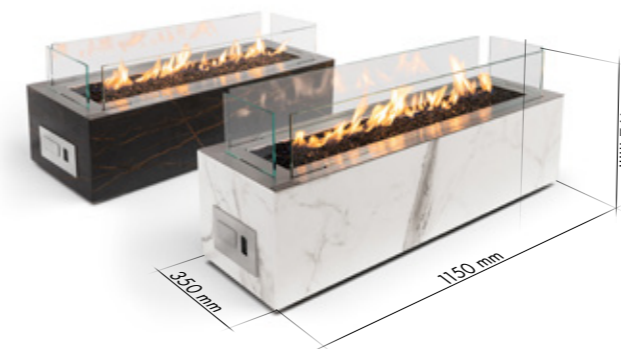

AUTOMATIC CONTROL

OPTIONAL ACCESSORIES

	GALAXY 1150 BURNER	GALAXY 2000 BURNER
	[NG] max. 10.1kW [LPG] max. 13.4kW	[NG] max. 18.6 kW [LPG] max. 22 kW
	[NG] max. 0.96 m ³ /h [LPG] max. 0.95 kg/h	[NG] max. 1.77 m ³ /h [LPG] max. 1.56 kg/h
	[NG] 20 mbar [LPG] 37 mbar	[NG] 20 mbar [LPG] 37 mbar

GALAXY

AUTOMATIC OUTDOOR GAS FIREPLACE

GALAXY LAURENT / GALAXY DAZE

FEATURES

- LPG/NG fueled
- Remote control
- Smart home compatible
- Thermocouple
- Smooth flame height regulation
- Finish: Dekton Daze or Dekton Laurent

AUTOMATIC CONTROL

GALAXY CORTEN / GALAXY BLACK

FEATURES

- LPG/NG fueled
- Remote control
- Smart home compatible
- Thermocouple
- Smooth flame height regulation
- Finish: Corten Steel or Black Steel

AUTOMATIC CONTROL