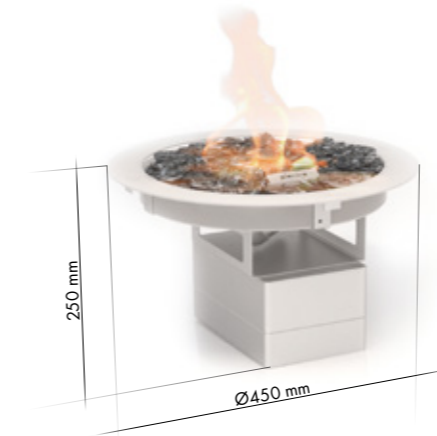

- LPG/NG fueled
- Manual control
- Thermocouple
- Smooth flame height regulation
- Freestanding

MANUAL CONTROL

OPTIONAL ACCESSORIES

	GALIO BLACK AUTOMATIC / GALIO CORTEN AUTOMATIC	GALIO BLACK MANUAL / GALIO CORTEN MANUAL
	(NG) max. 9.4 kW (LPG) max. 11.8 kW	(NG) max. 13.6 kW (LPG) max. 11.8 kW
	(NG) max. 1.0 m³/h (LPG) max. 0.93 kg/h	(NG) max. 1.22 m³/h (LPG) max. 0.93 kg/h
	(NG) 20 mbar (LPG) 37 mbar	(NG) 20 mbar (LPG) 37 mbar
	31.0 kg	31.0 kg

Galio Corten
Outdoor Gas Fireplace

Galio Black
Outdoor Gas Fireplace

GALIO FIRE PIT

GAS OUTDOOR FIRES

GALIO FIRE PIT INSERT AUTOMATIC

FEATURES

- LPG/NG fueled
- Remote control
- SHS compatible
- Thermocouple
- Smooth flame height regulation
- Decorated with black diamond stones
- Easy to install

GALIO FIRE PIT CORTEN/BLACK AUTOMATIC

FEATURES

- LPG/NG fueled
- Remote control
- Thermocouple
- Smooth flame height regulation
- Decorated with black diamond stones
- Freestanding

OPTIONAL ACCESSORIES

	GALIO FIRE PIT INSERT AUTOMATIC	GALIO FIRE PIT CORTEN AUTOMATIC GALIO FIRE PIT BLACK AUTOMATIC
		(NG) max. 4.7 kW (LPG) max. 5.1 kW
		(NG) max. 0.5 m ³ /h (LPG) max. 0.4 kg/h
		(NG) 20 mbar (LPG) 37 mbar
	15.0 kg	65.0 kg