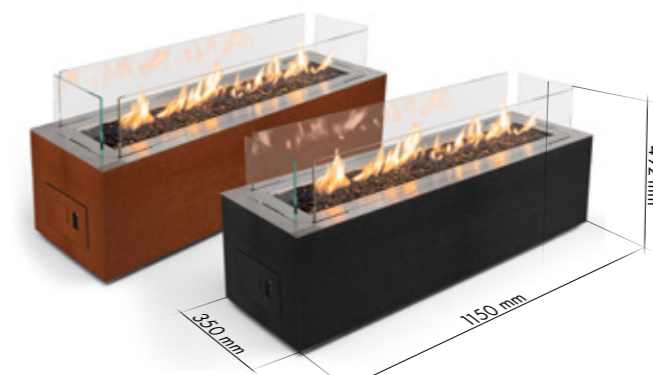

GALAXY

AUTOMATIC OUTDOOR GAS FIREPLACE

GALAXY LAURENT / GALAXY DAZE

FEATURES

- LPG/NG fueled
- Remote control
- Smart home compatible
- Thermocouple
- Smooth flame height regulation
- Finish: Dekton Daze or Dekton Laurent

AUTOMATIC CONTROL

GALAXY CORTEN / GALAXY BLACK

FEATURES

- LPG/NG fueled
- Remote control
- Smart home compatible
- Thermocouple
- Smooth flame height regulation
- Finish: Corten Steel or Black Steel

AUTOMATIC CONTROL

OPTIONAL ACCESSORIES

	GALAXY DAZE / GALAXY LAURENT / GALAXY CORTEN / GALAXY BLACK
	[NG] max. 10.1kW [LPG] max. 13.4kW
	[NG] max. 0.96 m ³ /h [LPG] max. 0.95 kg/h
	[NG] 20 mbar [LPG] 37 mbar

Galaxy Corten
Gas Outdoor Fireplace

GALIO

GAS OUTDOOR FIRES

GALIO INSERT MANUAL

FEATURES

- LPG/NG fueled
- Manual control
- Thermocouple
- Smooth flame height regulation
- Easy to install

MANUAL CONTROL

GALIO CORTEN/GALIO BLACK MANUAL

FEATURES