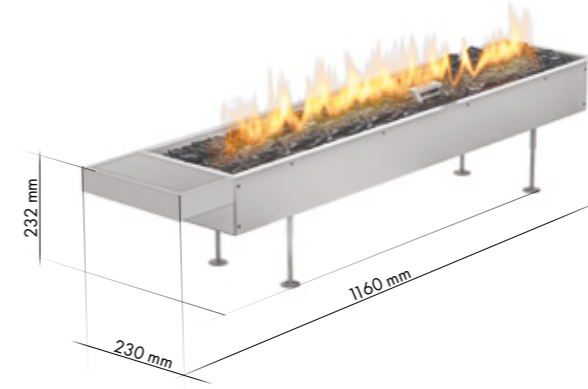

OPTIONAL ACCESSORIES

	GALAXY DAZE / GALAXY LAURENT / GALAXY CORTEN / GALAXY BLACK
	[NG] max. 10.1kW [LPG] max. 13.4kW
	[NG] max. 0.96 m ³ /h [LPG] max. 0.95 kg/h
	[NG] 20 mbar [LPG] 37 mbar

Galaxy Corten
Gas Outdoor Fireplace

GALIO

GAS OUTDOOR FIRES

GALIO INSERT MANUAL

FEATURES

- LPG/NG fueled
- Manual control
- Thermocouple
- Smooth flame height regulation
- Easy to install

MANUAL CONTROL

GALIO CORTEN/GALIO BLACK MANUAL

FEATURES