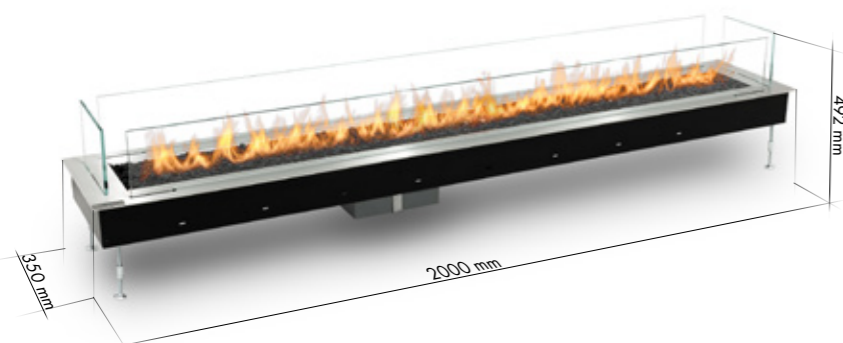

FEATURES

- LPG/NG fueled
- Remote control
- Smart home compatible
- Thermocouple
- Smooth flame height regulation
- Easy to install

AUTOMATIC CONTROL

GALAXY 2000 BURNER

FEATURES

- LPG/NG fueled
- Remote control
- Smart home compatible
- Thermocouple
- Smooth flame height regulation
- Easy to install

GALIO FIRE PIT CORTEN/BLACK AUTOMATIC

FEATURES

- LPG/NG fueled
- Remote control
- Thermocouple
- Smooth flame height regulation
- Decorated with black diamond stones
- Freestanding

OPTIONAL ACCESSORIES

	GALIO FIRE PIT INSERT AUTOMATIC	GALIO FIRE PIT CORTEN AUTOMATIC GALIO FIRE PIT BLACK AUTOMATIC
		(NG) max. 4.7 kW (LPG) max. 5.1 kW
		(NG) max. 0.5 m ³ /h (LPG) max. 0.4 kg/h
		(NG) 20 mbar (LPG) 37 mbar
	15.0 kg	65.0 kg